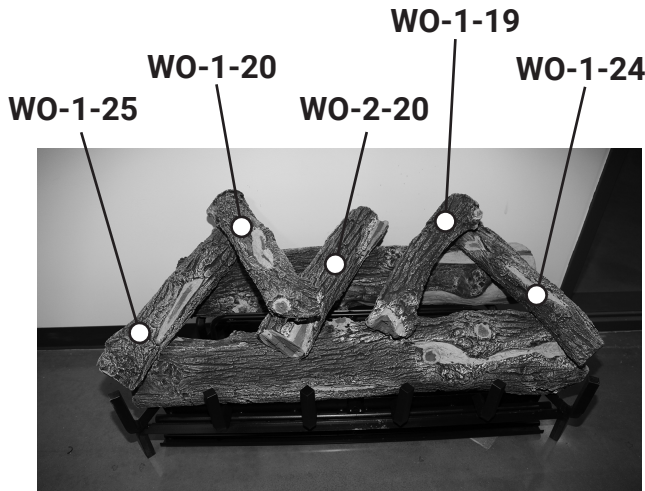

JUMBO/JUMBO SLIMLINE 48" LOG PLACEMENT GUIDE

GrandCanyonGasLogs.com

Phone: (602) 344-4217 • customerservice@grandcanyongaslogs.com • 3515 E. Atlanta Ave. Phoenix, AZ 85040

RPG BRANDS

RPG BRANDS FAMILY OF COMPANIES