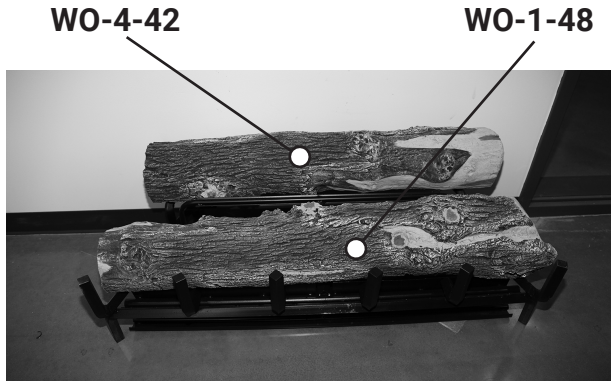

JUMBO/JUMBO SLIMLINE 48" LOG PLACEMENT GUIDE

GrandCanyonGasLogs.com

Phone: (602) 344-4217 • customerservice@grandcanyongaslogs.com • 3515 E. Atlanta Ave. Phoenix, AZ 85040

RPG BRANDS

RPG BRANDS FAMILY OF COMPANIES