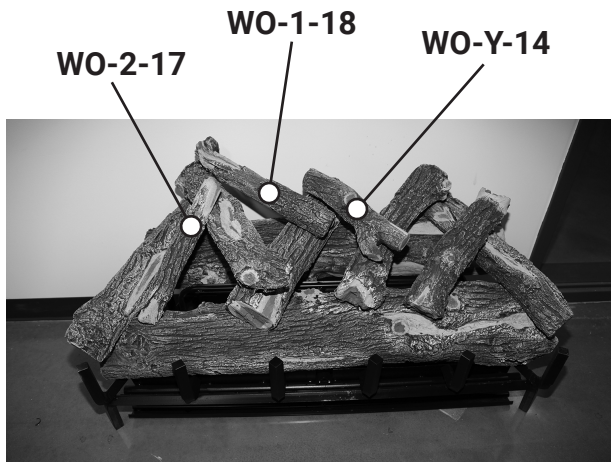

JUMBO/JUMBO SLIMLINE 48" LOG PLACEMENT GUIDE

GrandCanyonGasLogs.com

Phone: (602) 344-4217 • customerservice@grandcanyongaslogs.com • 3515 E. Atlanta Ave. Phoenix, AZ 85040

RPG BRANDS

RPG BRANDS FAMILY OF COMPANIES