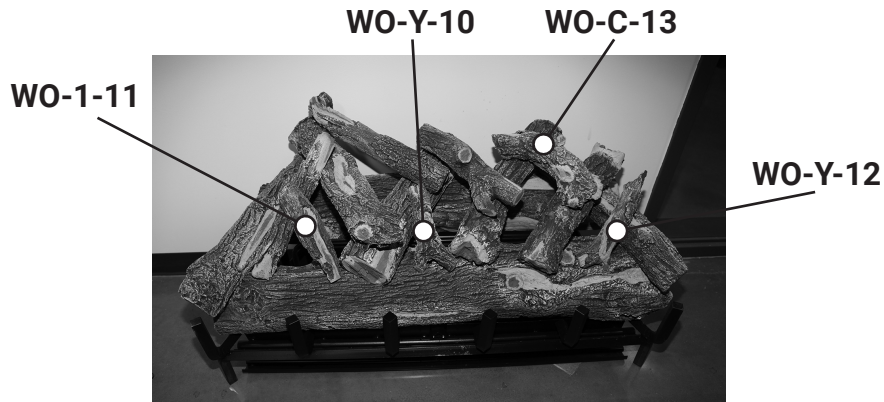

JUMBO/JUMBO SLIMLINE 48" LOG PLACEMENT GUIDE

GrandCanyonGasLogs.com

Phone: (602) 344-4217 • customerservice@grandcanyongaslogs.com • 3515 E. Atlanta Ave. Phoenix, AZ 85040

RPG BRANDS

RPG BRANDS FAMILY OF COMPANIES