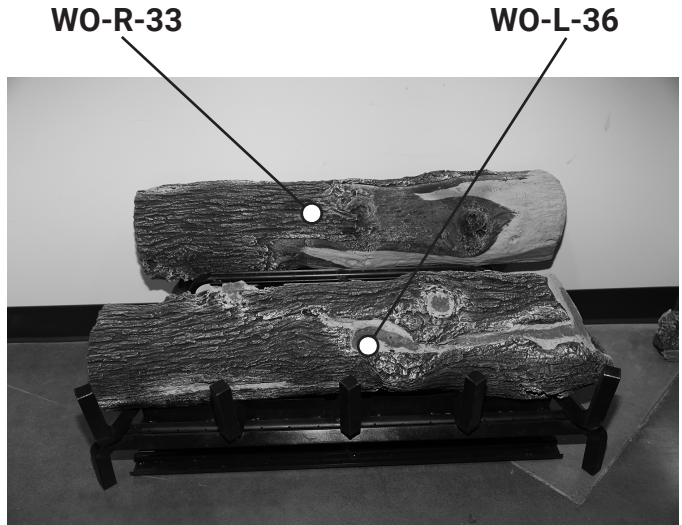

JUMBO/JUMBO SLIMLINE 36" LOG PLACEMENT GUIDE

GrandCanyonGasLogs.com

Phone: (602) 344-4217 • customerservice@grandcanyongaslogs.com • 3515 E. Atlanta Ave. Phoenix, AZ 85040

RPG BRANDS

RPG BRANDS FAMILY OF COMPANIES