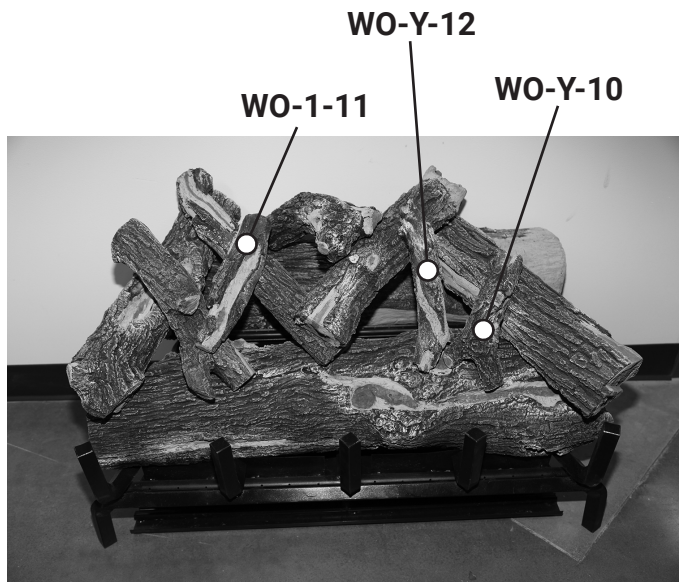

JUMBO/JUMBO SLIMLINE 36" LOG PLACEMENT GUIDE

GrandCanyonGasLogs.com

Phone: (602) 344-4217 • customerservice@grandcanyongaslogs.com • 3515 E. Atlanta Ave. Phoenix, AZ 85040

RPG BRANDS

RPG BRANDS FAMILY OF COMPANIES