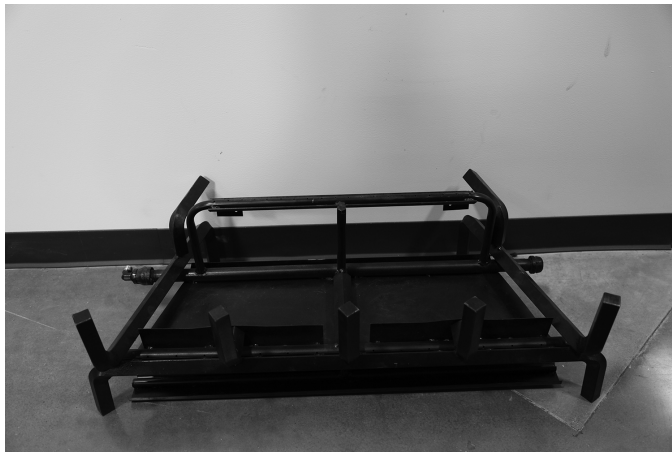

JUMBO/JUMBO SLIMLINE 36" LOG PLACEMENT GUIDE

GrandCanyonGasLogs.com

Phone: (602) 344-4217 • customerservice@grandcanyongaslogs.com • 3515 E. Atlanta Ave. Phoenix, AZ 85040

RPG BRANDS

RPG BRANDS FAMILY OF COMPANIES