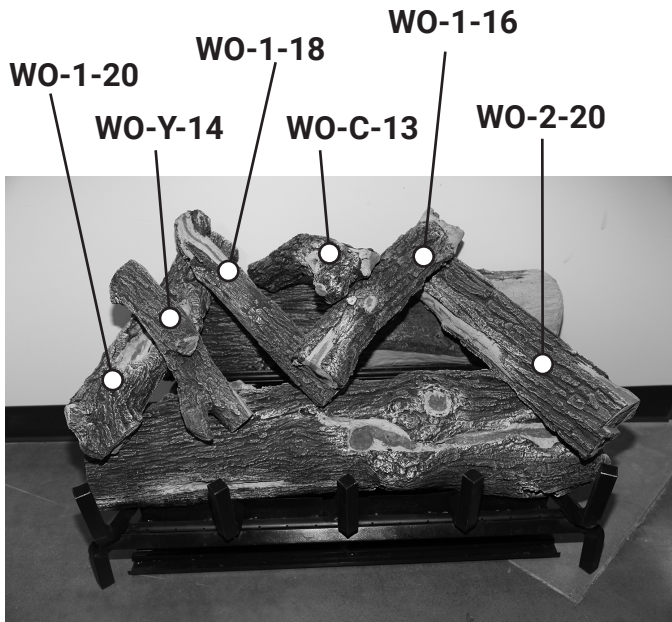

JUMBO/JUMBO SLIMLINE 36" LOG PLACEMENT GUIDE

GrandCanyonGasLogs.com

Phone: (602) 344-4217 • customerservice@grandcanyongaslogs.com • 3515 E. Atlanta Ave. Phoenix, AZ 85040

RPG BRANDS

RPG BRANDS FAMILY OF COMPANIES