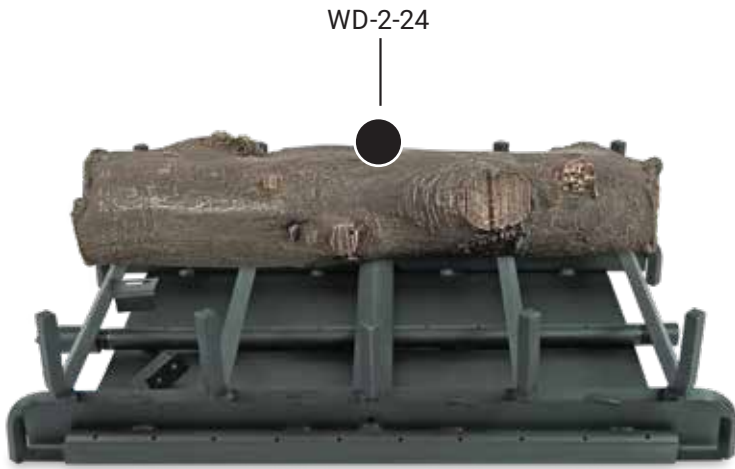

24" WESTERN DRIFTWOOD SEE THROUGH LOG PLACEMENT GUIDE

GrandCanyonGasLogs.com

Phone: (602) 344-4217 • customerservice@grandcanyongaslogs.com • 3515 E. Atlanta Ave. Phoenix, AZ 85040