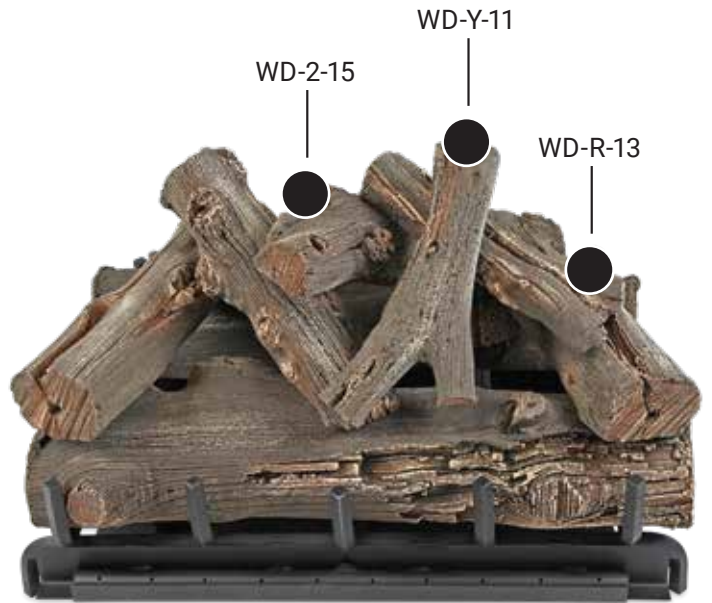

24" WESTERN DRIFTWOOD SEE THROUGH LOG PLACEMENT GUIDE

GrandCanyonGasLogs.com

Phone: (602) 344-4217 • customerservice@grandcanyongaslogs.com • 3515 E. Atlanta Ave. Phoenix, AZ 85040