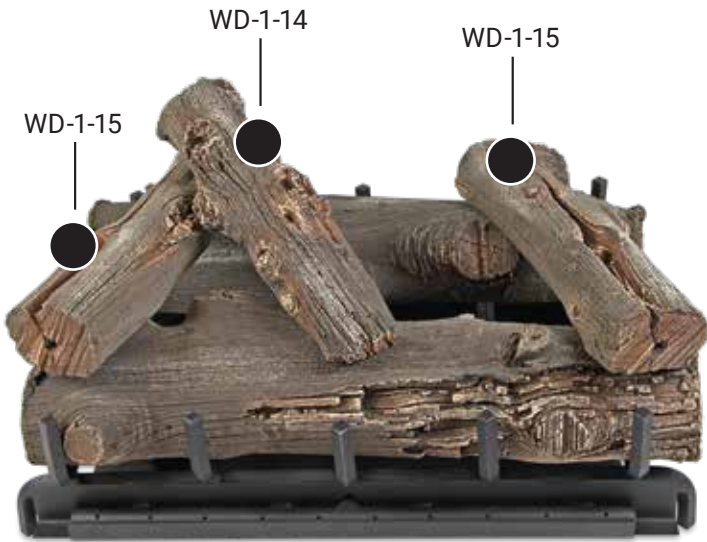

24" WESTERN DRIFTWOOD SEE THROUGH LOG PLACEMENT GUIDE

GrandCanyonGasLogs.com

Phone: (602) 344-4217 • customerservice@grandcanyongaslogs.com • 3515 E. Atlanta Ave. Phoenix, AZ 85040