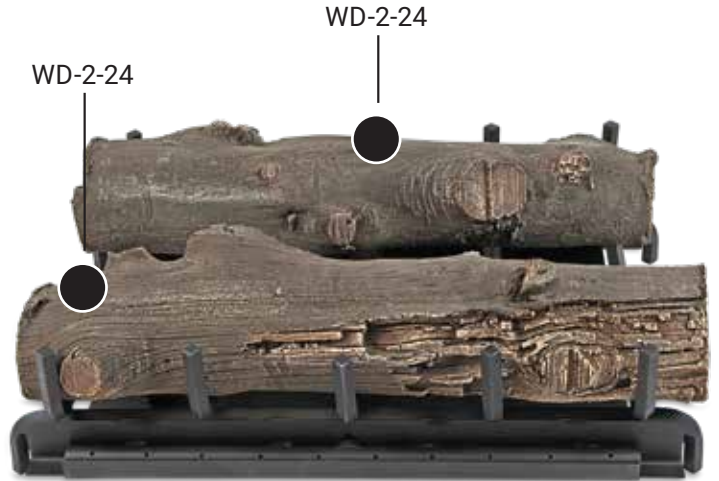

24" WESTERN DRIFTWOOD SEE THROUGH LOG PLACEMENT GUIDE

GrandCanyonGasLogs.com

Phone: (602) 344-4217 • customerservice@grandcanyongaslogs.com • 3515 E. Atlanta Ave. Phoenix, AZ 85040